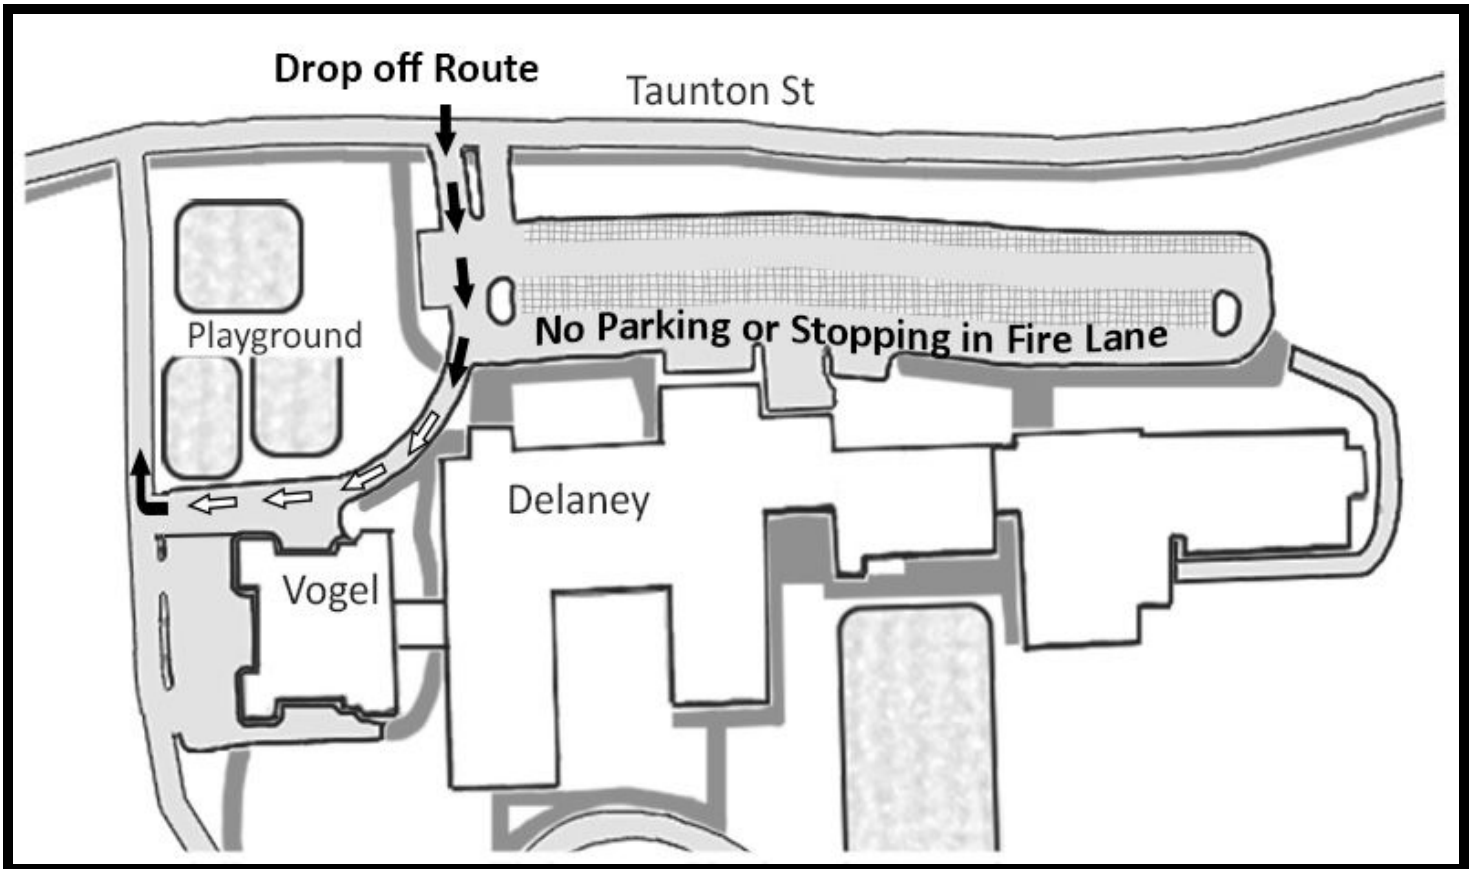

NEW! SAFER!

Delaney School Morning Drop Off

- ALL Delaney student drop-offs, grades K-3, will follow this route.
- Staff members will provide assistance during this process to ensure student safety.
- Vehicles will pull up and come to a complete stop.
- Adults must remain in the vehicle.
- ALL students must exit the vehicle on the driver side (LEFT).
- Students must cross in front of their parent's vehicle if they exit from the front passenger seat.
- If arrival is after 8:20, or your child requires your assistance, please park in a designated parking space and escort your child into the building.
- We will try this during September and assess the effect on safety.